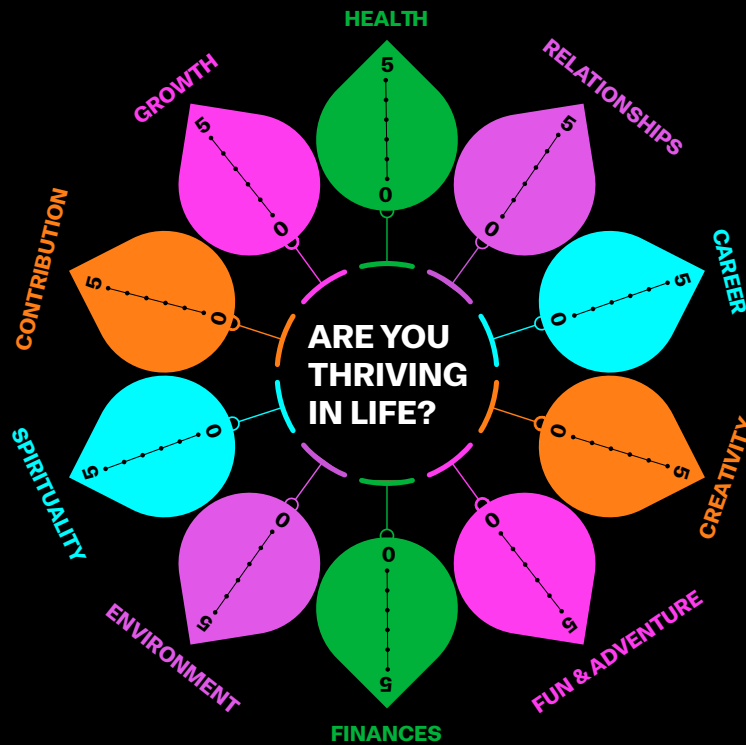

LIFE THRIVEOMETER WORKSHEET

ASSESSMENT

Score (1-5)

- Health
- Relationships
- Career
- Creativity
- Fun & Adventure
- Finances
- Environment
- Spirituality
- Contribution
- Growth

PRIORITIES

Plant:

Nurture:

Maintain:

NEXT STEPS

- 1.
- 2.
- 3.